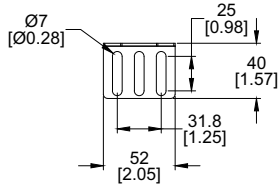

DETAIL A  
IEC309 32A,  
L+N+PE PLUG  
ENLARGED VIEW

DETAIL B  
PEG TOOLLESS MOUNTING  
ENLARGED VIEW

DETAIL C  
UNIVERSAL MOUNTING  
BRACKET  
ENLARGED VIEW

DETAIL D  
NETWORK MANAGEMENT CARD  
ENLARGED VIEW