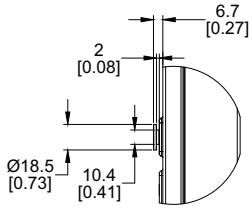

DETAIL A  
IEC309 32A,  
L+N+PE PLUG  
ENLARGED VIEW

DETAIL B  
PEG TOOLLESS MOUNTING  
ENLARGED VIEW

DETAIL C  
UNIVERSAL MOUNTING  
BRACKET  
ENLARGED VIEW

DETAIL D  
NETWORK MANAGEMENT CARD  
ENLARGED VIEW